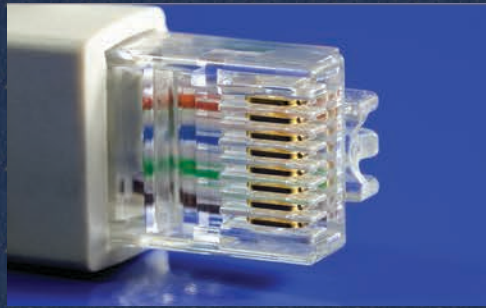

Smarter Electrical
Using Technology To Make Life Easier

NETWORKING INSTALLATIONS

SMARTER ELECTRICAL DELIVERS COMPREHENSIVE DATA CABLING INSTALLATION AND MAINTENANCE IN THE SOUTH WEST.

- Cat 5e structured cabling
- Cat 6 structured cabling
- Cat 6a structured cabling
- Fibre Optic structured cabling
- Structured data cabling solutions
- Structured telephony and communication cabling
- Installation and configuration of Switches
- Router installation
- Installing traditional and Next Generation Firewalls
- IP Telephony solutions

WIRELESS AND CABLED NETWORKS WORK TOGETHER

We can efficiently run network cabling from your router to weak signal areas in your property. With network sockets in place, you can either plug directly into the network for the ultimate in speed, or even install a wireless access point at the new socket to add the convenience of wi-fi in places that had none before.

- Point to Point Wireless Links (building to building links where cables are not a viable option due to restricted access)
- Indoor Fixed Wireless Access for offices, banks, retail, pubs, clubs, bars and restaurants.
- Outdoor WiFi covering caravan parks and holiday parks